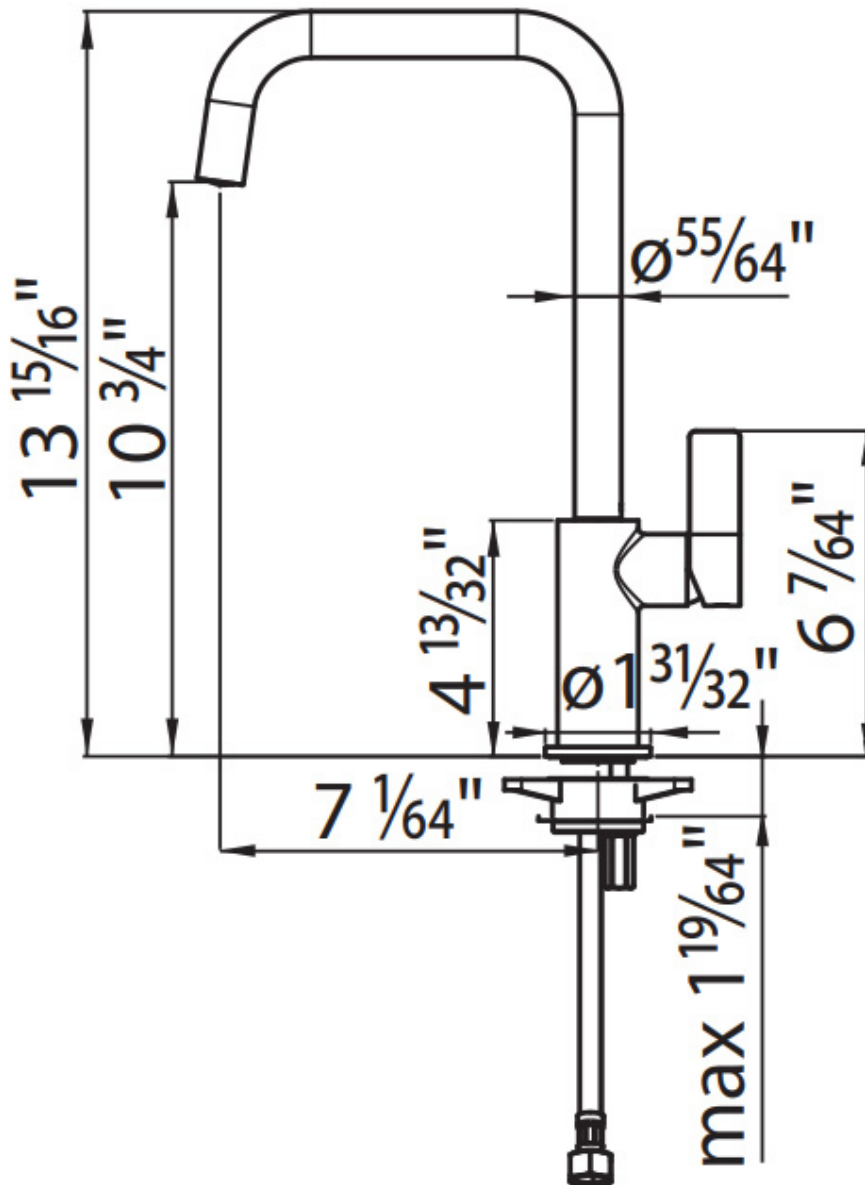

Faucet Sicilia

Faucets

Code: 8485 005

DETAILS

Material Brass

Texture Polished

Cartridge With ceramic discs

Rotating angle 360°

Mixer hole $\varnothing 1 \frac{3}{8}''$

Max worktop thickness $1 \frac{19}{64}''$

Max flowrate 1.75 GPM (6,6 Lt/Min)

Mixer type Single lever mixer tap with rotating barrel.

Notes: Strengthening plate included

FEATURES

Rotating angle

All the taps have a wide angle of rotation. Some models even permit a full 360° rotation.

Strengthening plate

Foster's mixer taps are equipped with the strengthening plate that offers perfect stability on any sink.

TECHNICAL DATA

RECOMMENDED PAIRINGS

Milano Cooktop 4 burners inLine
7640 900

Sink Leonardo 33" x 20" - U/M
1014 660